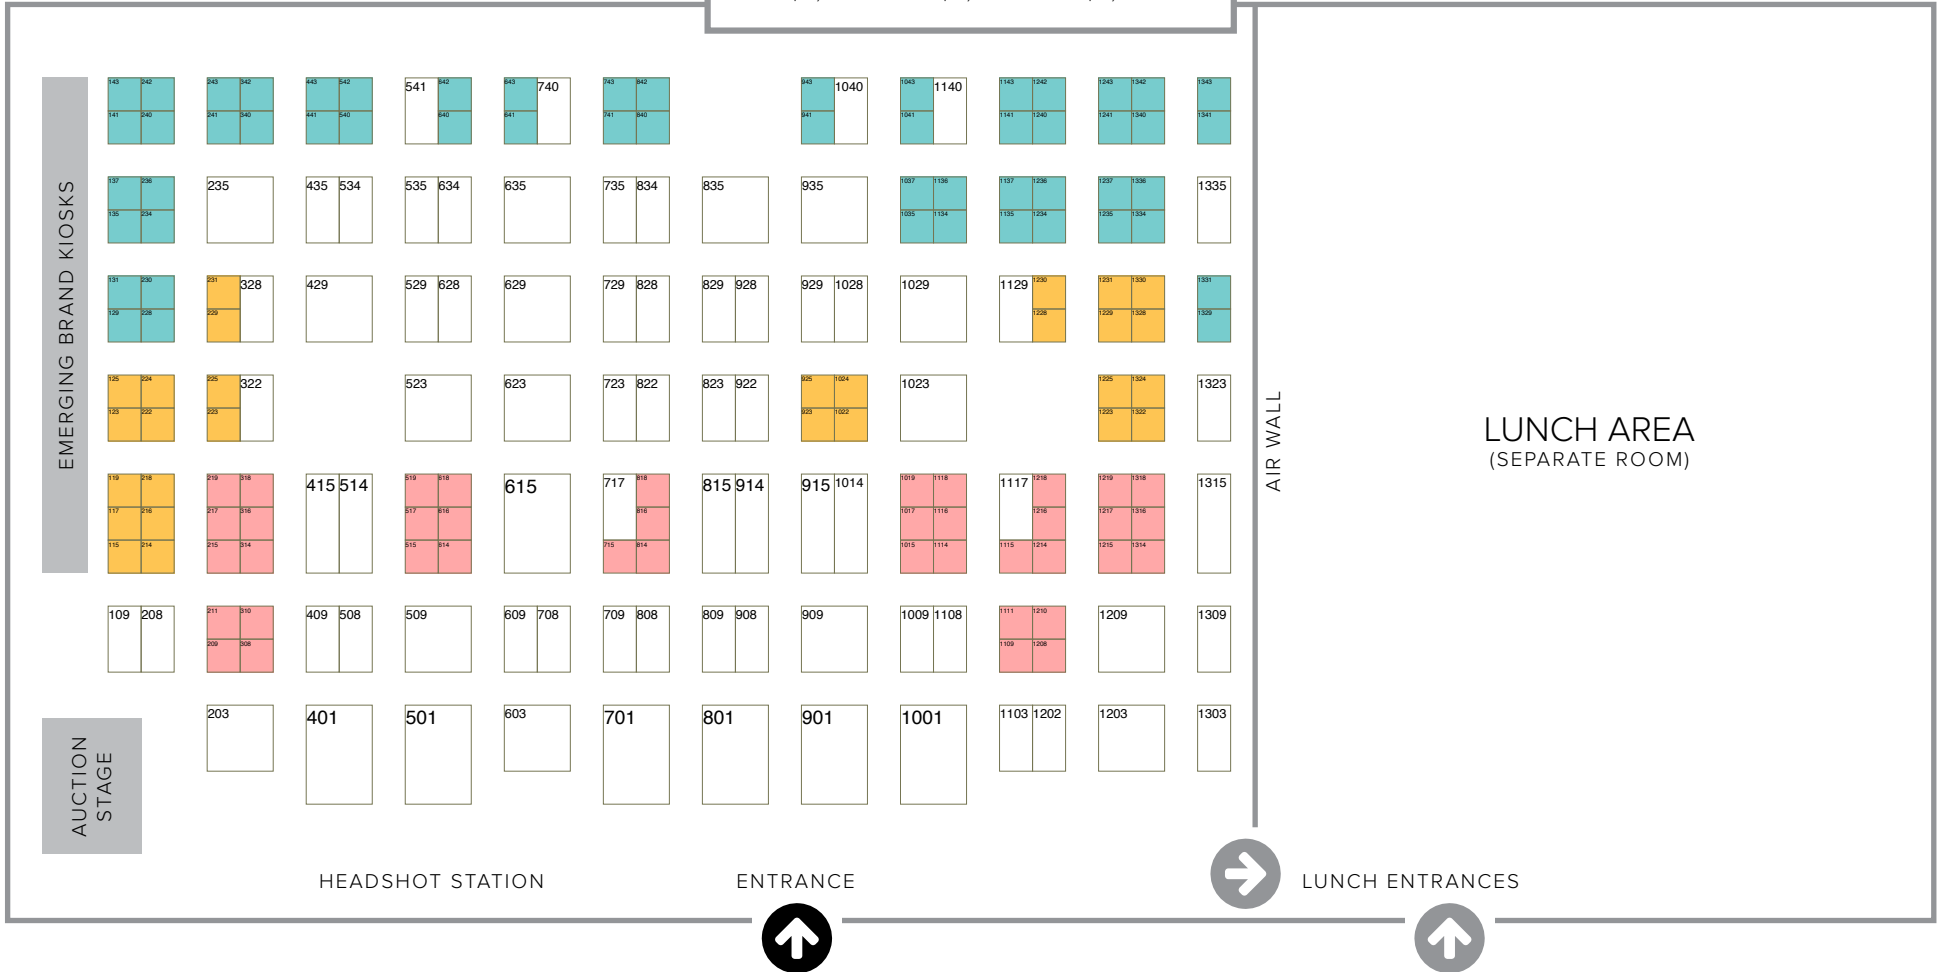

2024 CONFERENCE

10x10 BOOTH TIER PRICING

- TIER 1 ■ TIER 2 ■ TIER 3
- \$4,400 \$4,185 \$3,385

The Expo Map is subject to change throughout the booth placement process